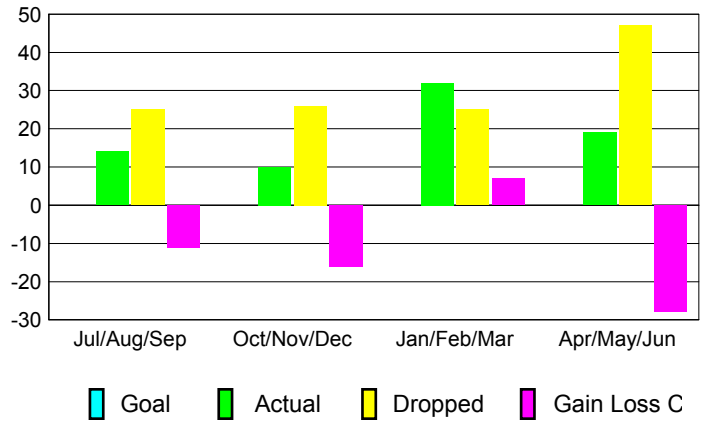

GMT: **ED LECIUS**

Location: **NEW YORK**

GMT CA: **1**

CLUBS

Month	New Club Goal	Actual New Clubs	Actual Dropped Clubs	Gain/Loss of Clubs
2012-2013				
Jul/Aug/Sep	0	0	0	0
Oct/Nov/Dec	0	0	0	0
Jan/Feb/Mar	0	0	0	0
Apr/May/June	0	0	0	0
Totals	0	0	0	0

Club Results 2012-2013

Goal, New, Dropped, Gain/Loss

YTD Status Quo Clubs 2012-2013

Status Quo Clubs Compared to Status Quo Members

Club Gain/Loss 2012-2013

MEMBERSHIP

Month	Net Memb Goal	Actual New Memb	Actual Dropped Memb	Gain/Loss of Memb
2012-2013				
Jul/Aug/Sep	0	14	25	-11
Oct/Nov/Dec	0	10	26	-16
Jan/Feb/Mar	0	32	25	7
Apr/May/June	0	19	47	-28
Totals	0	75	123	-48

Membership Results 2012-2013

Goal, New, Dropped, Gain/Loss

Gender Comparison 2012-2013

Membership Gain/Loss 2012-2013